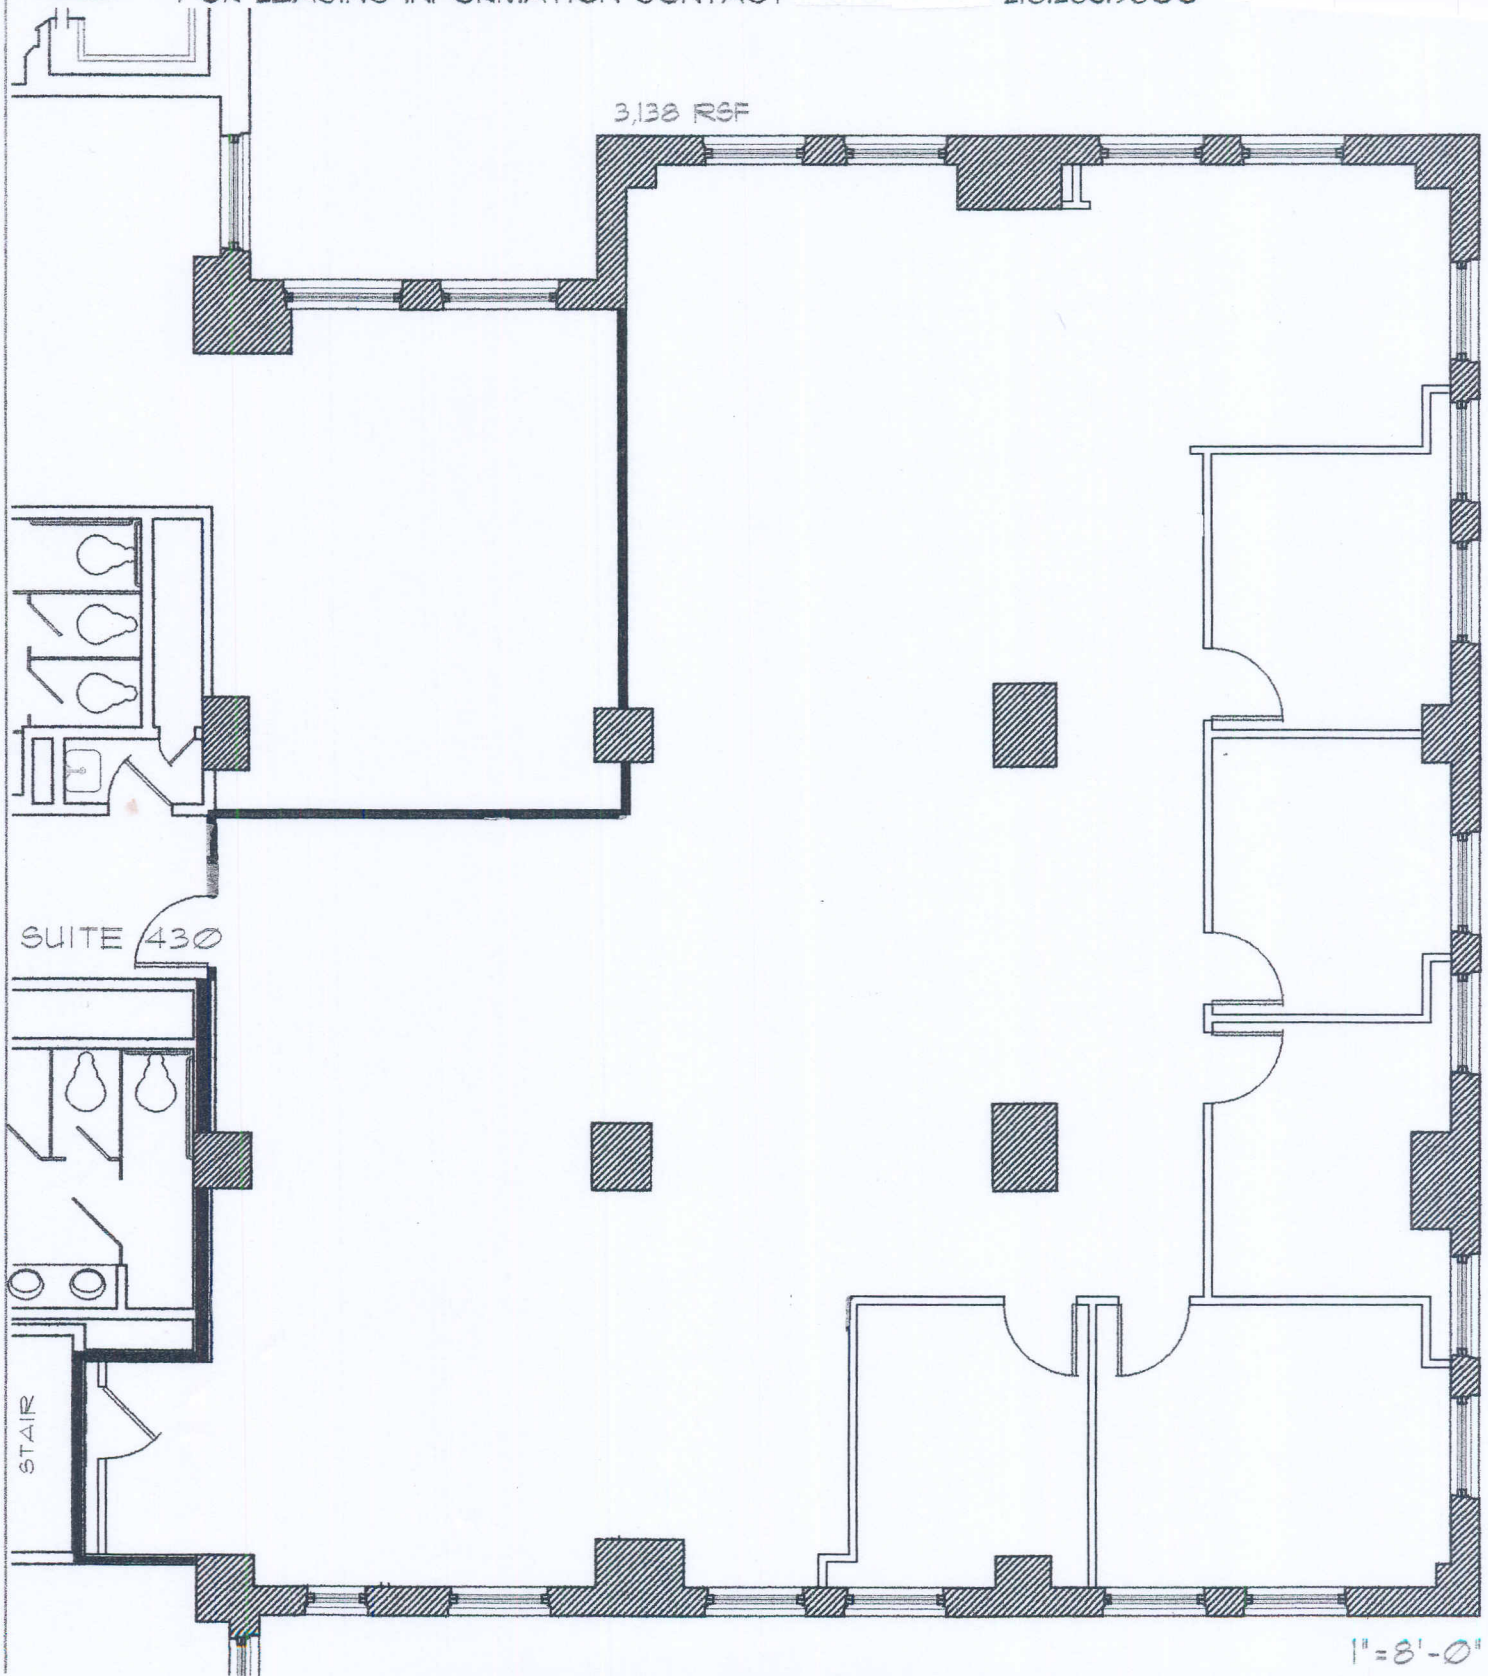

THE HERON BUILDING

510 WEST SIXTH STREET, LOS ANGELES, CALIFORNIA 90014
FOR LEASING INFORMATION CONTACT 213.236.9300

AVAILABLE SUITE
SUITE 430