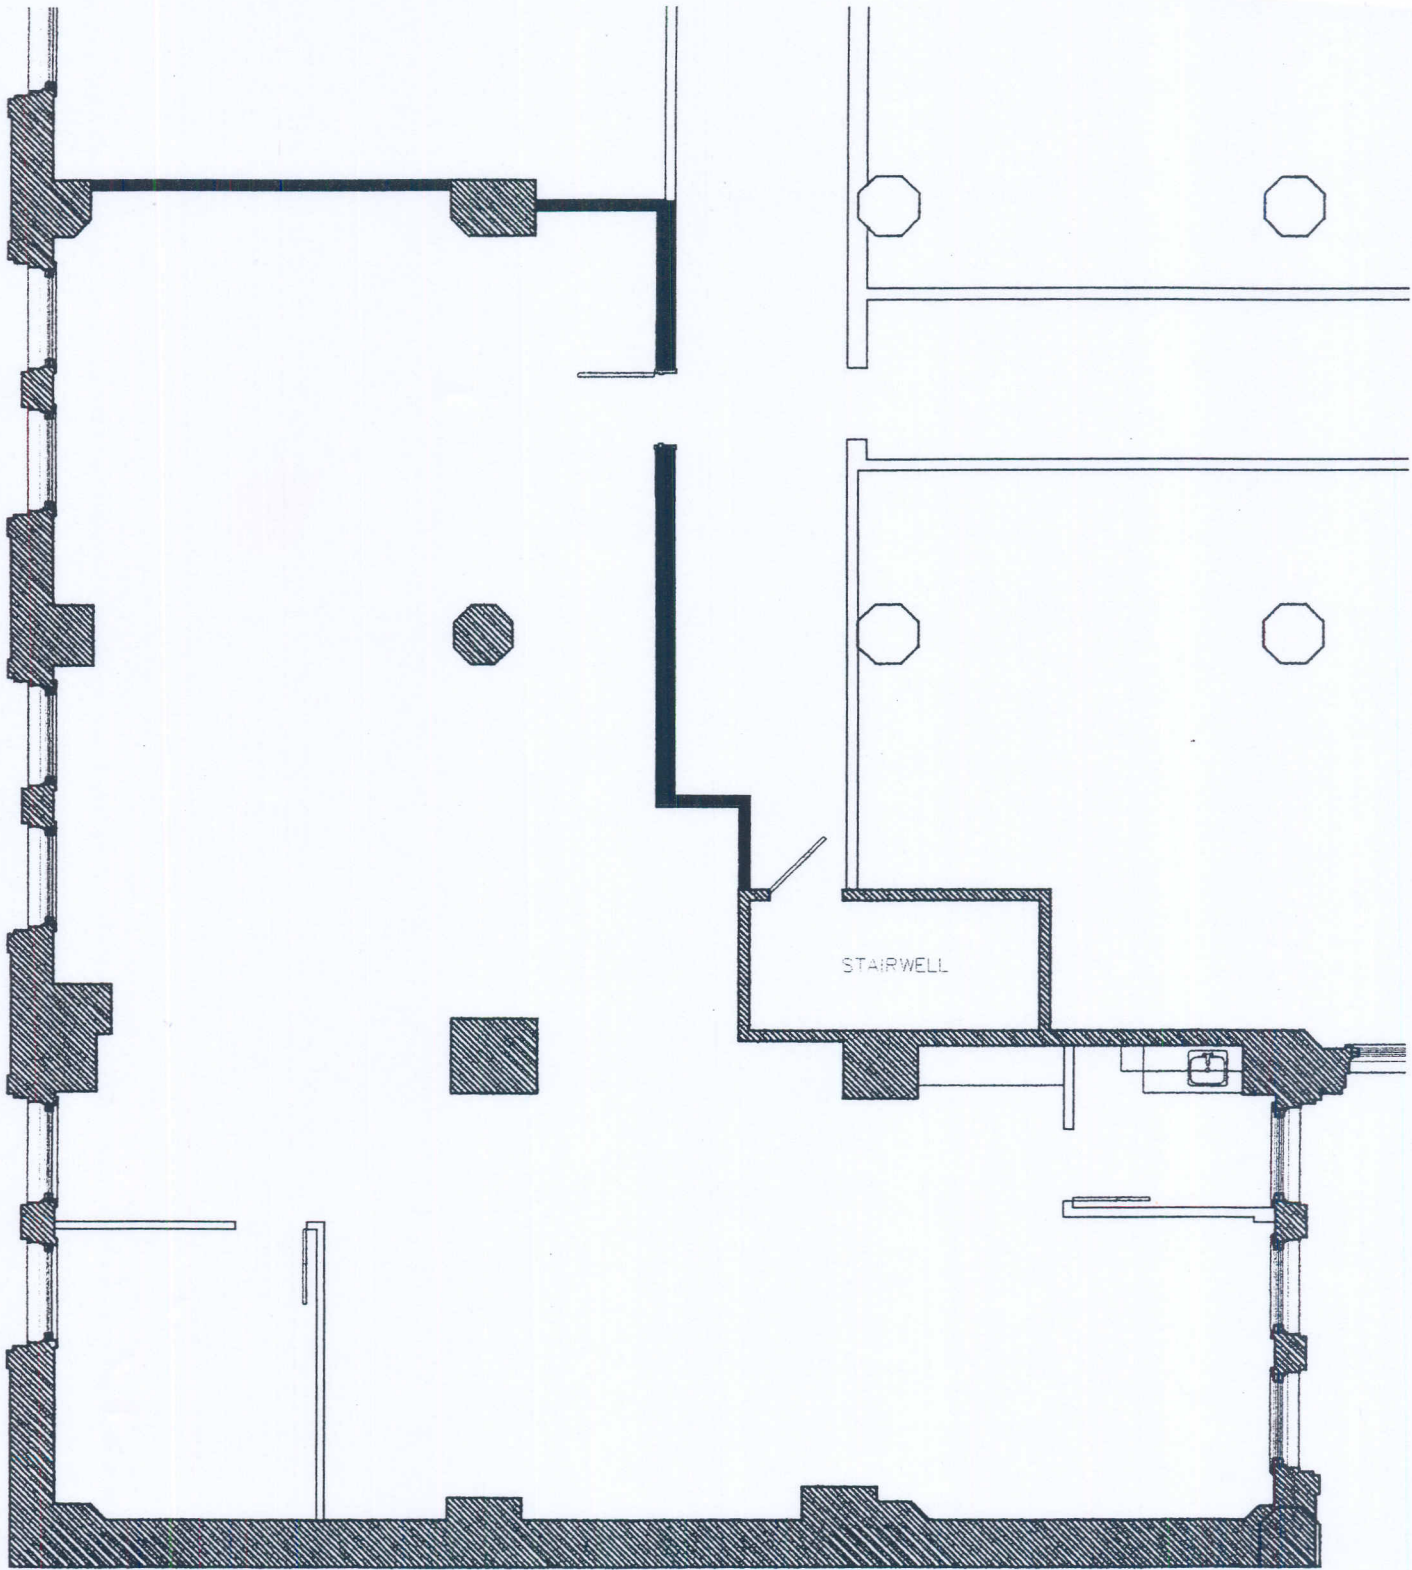

THE HERON BUILDING
510 WEST SIXTH STREET, LOS ANGELES, CALIFORNIA 90014
FOR LEASING INFORMATION CONTACT 213.236.9300

1"=8'-0"

2,316 RSF

AVAILABLE SUITE
SUITE 220